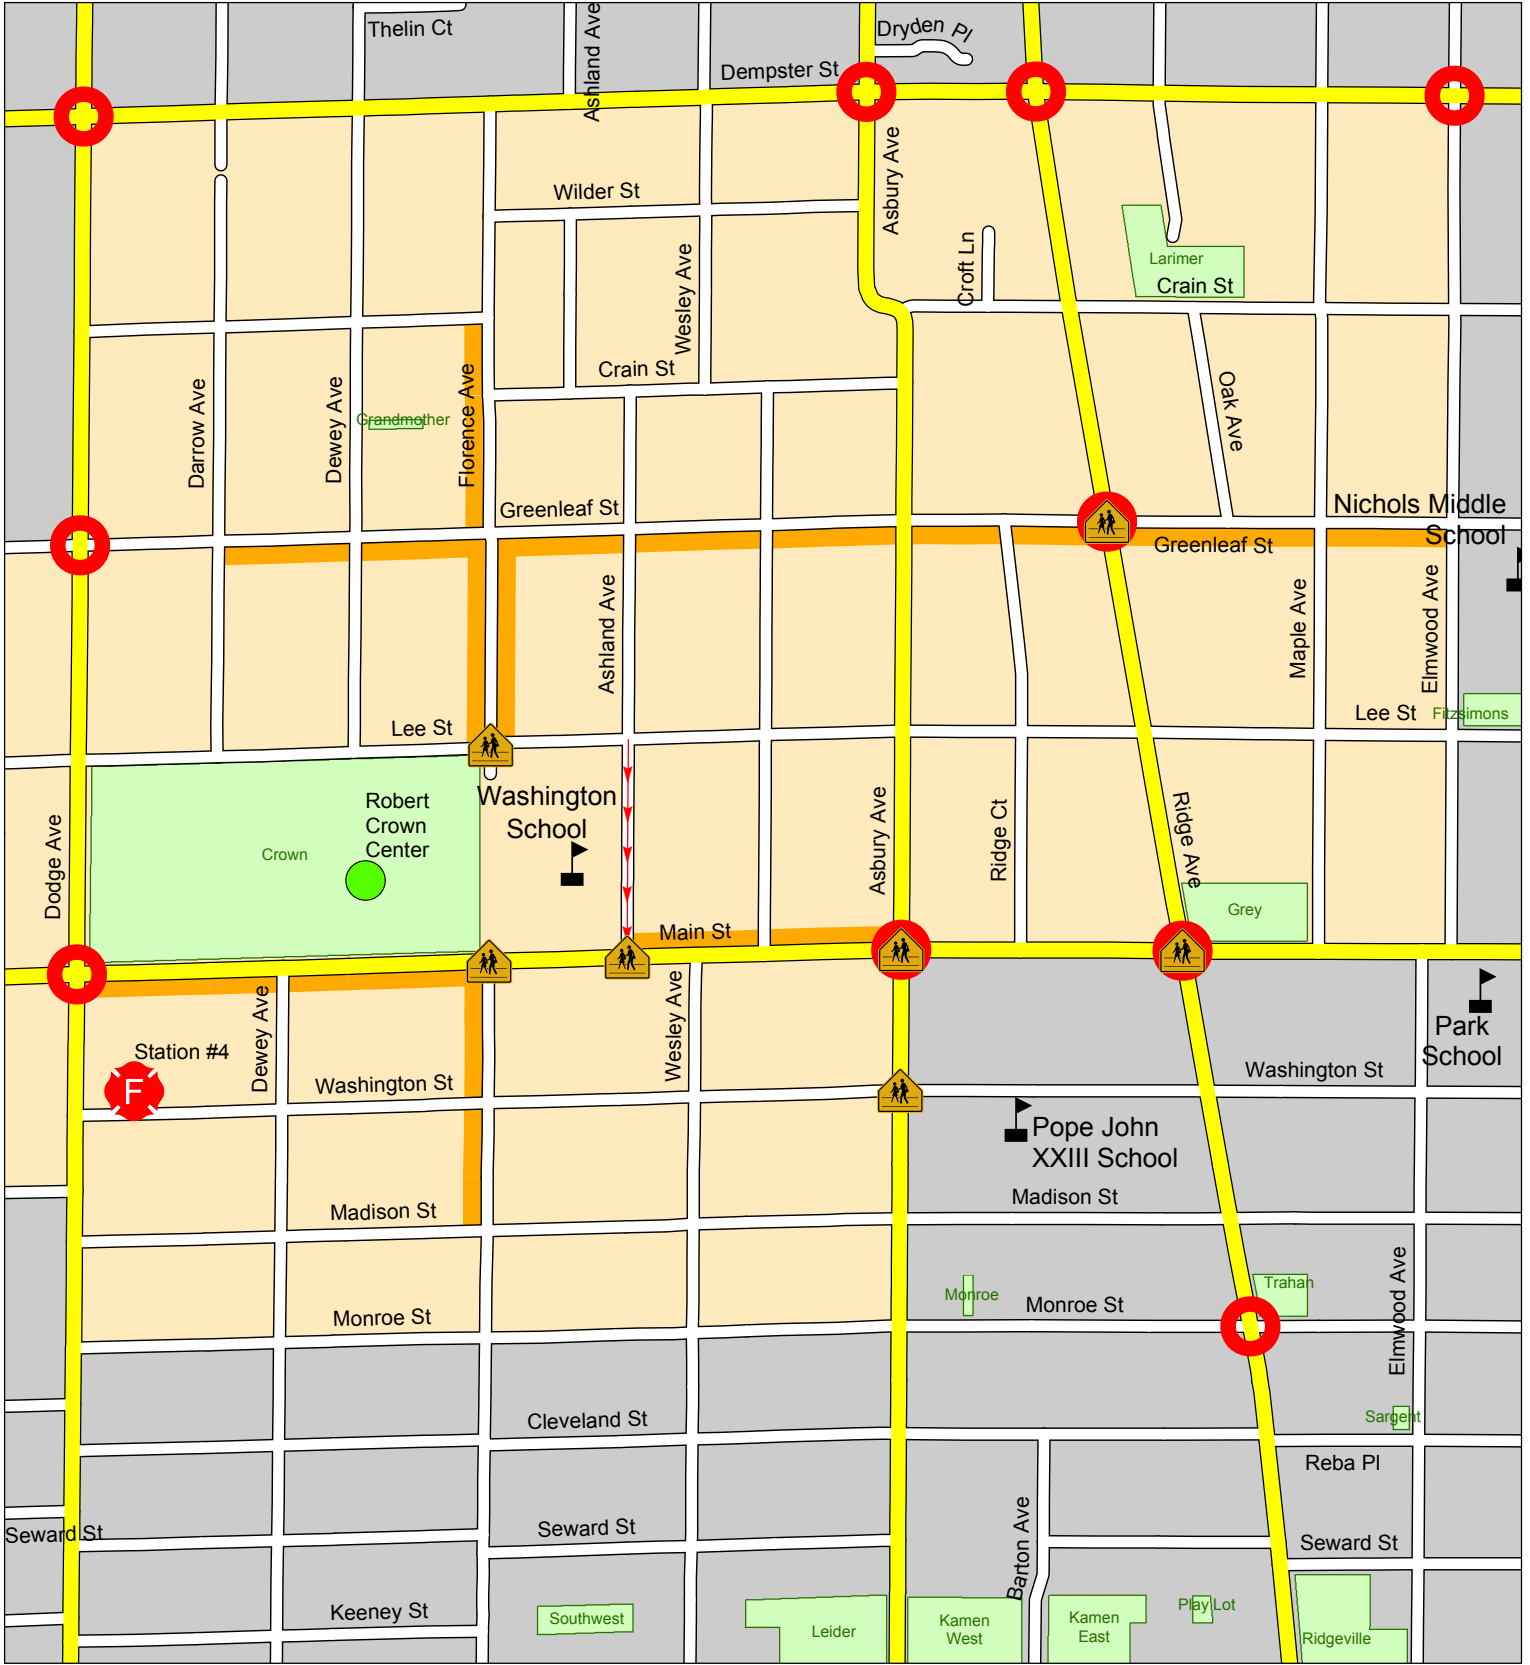

Washington School Walk Routes

- Walk Route
- Crossing Guard
- Traffic Signal
- One-way (drop-off and pickup)
- School
- Area Served By School

8/18/2015 - WashingtonWalkRoutes.mxd
 This map is provided "as is" without warranties of any kind.
 See www.cityofevanston.org/mapdisclaimers.html for more information.