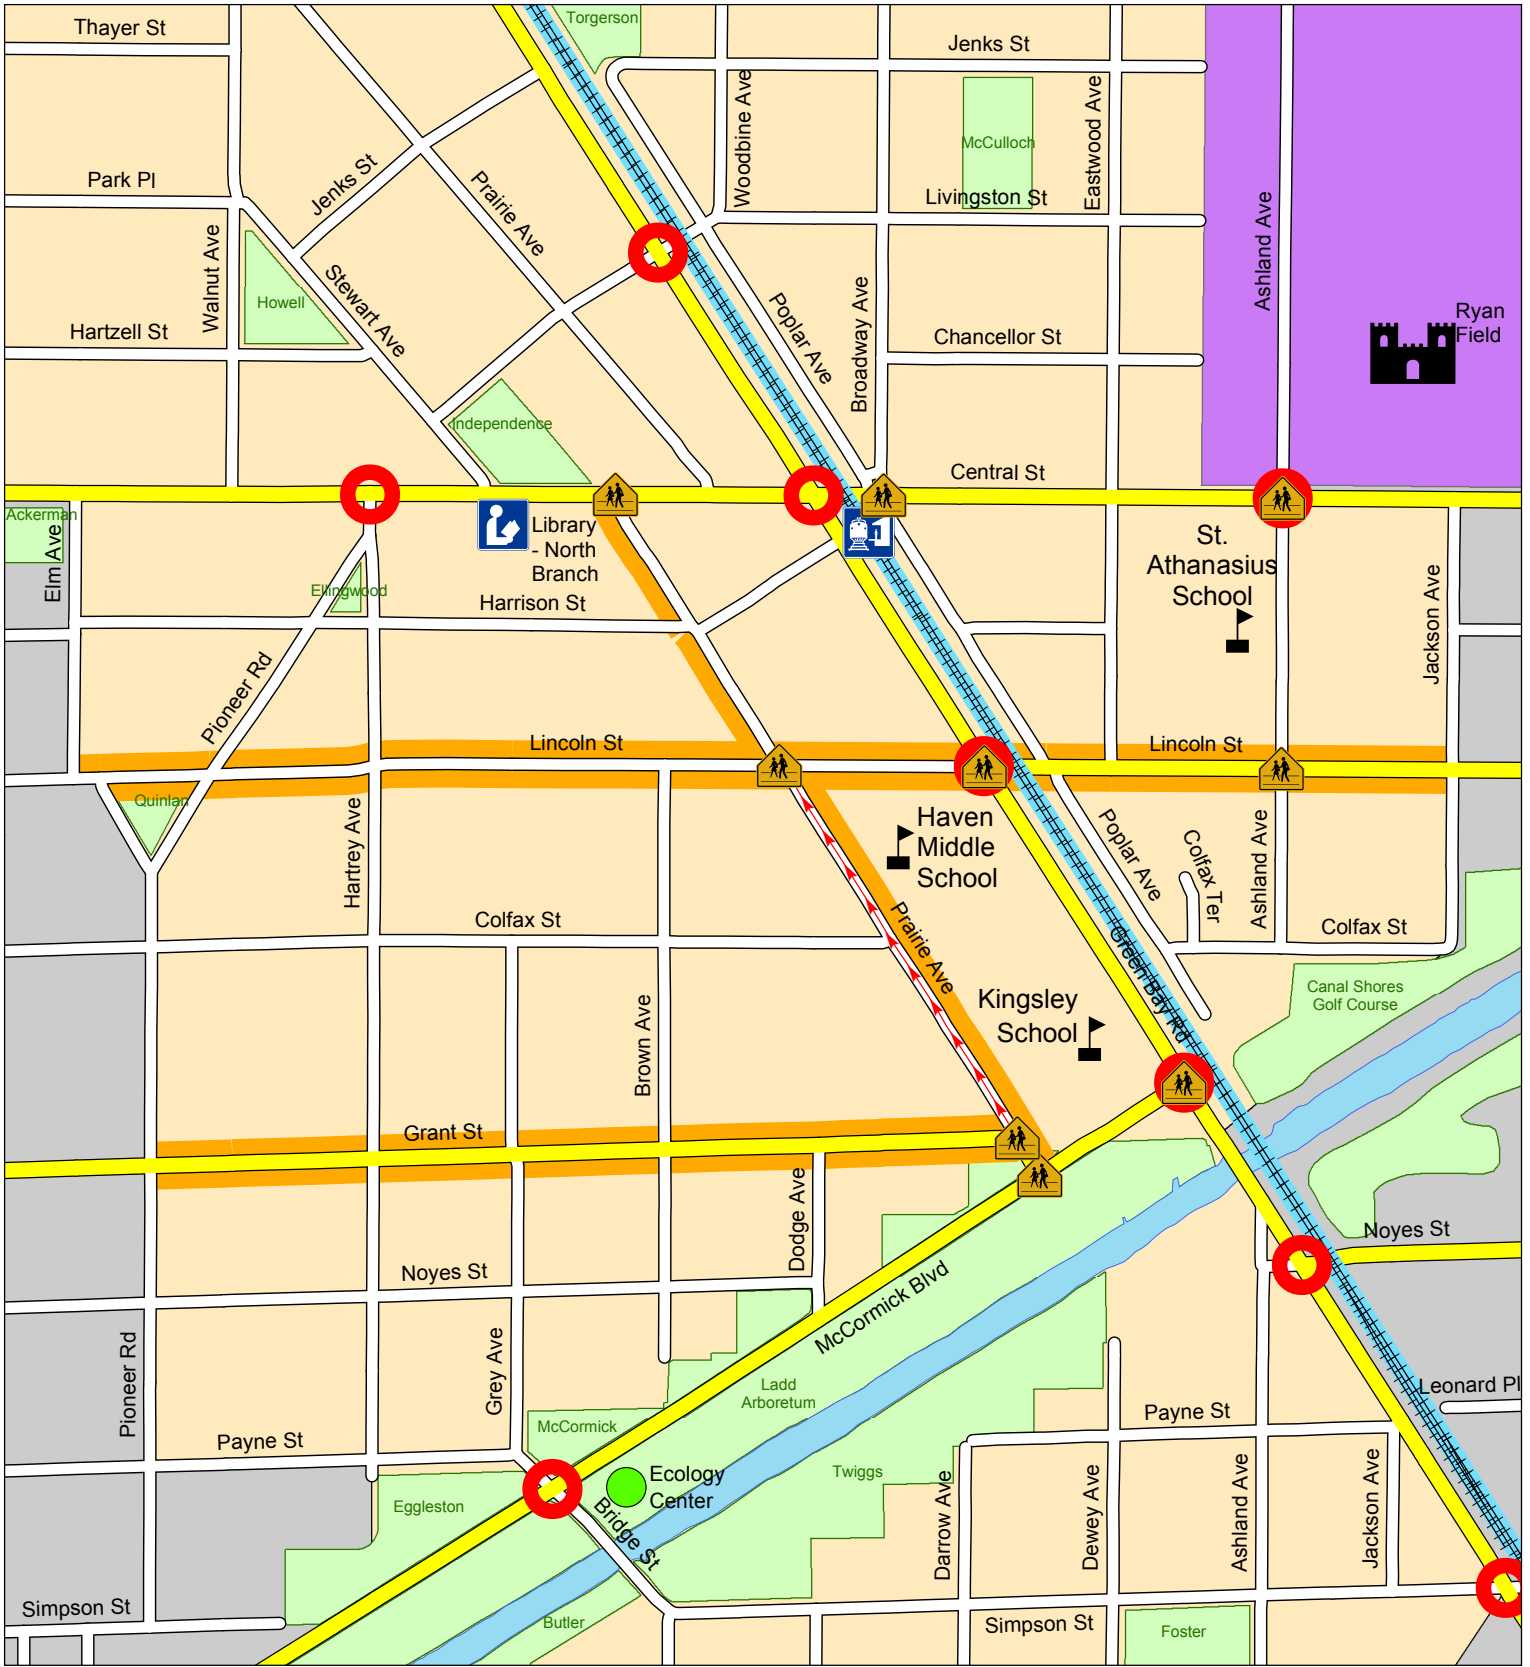

Kingsley School Walk Routes

-  Walk Route
-  Crossing Guard
-  Traffic Signal
-  One-way (drop-off and pickup)
-  School
-  Area Served By School

8/18/2015 - KingsleyWalkRoutes.mxd
 This map is provided "as is" without warranties of any kind.
 See www.cityofevanston.org/mapdisclaimers.html for more information.