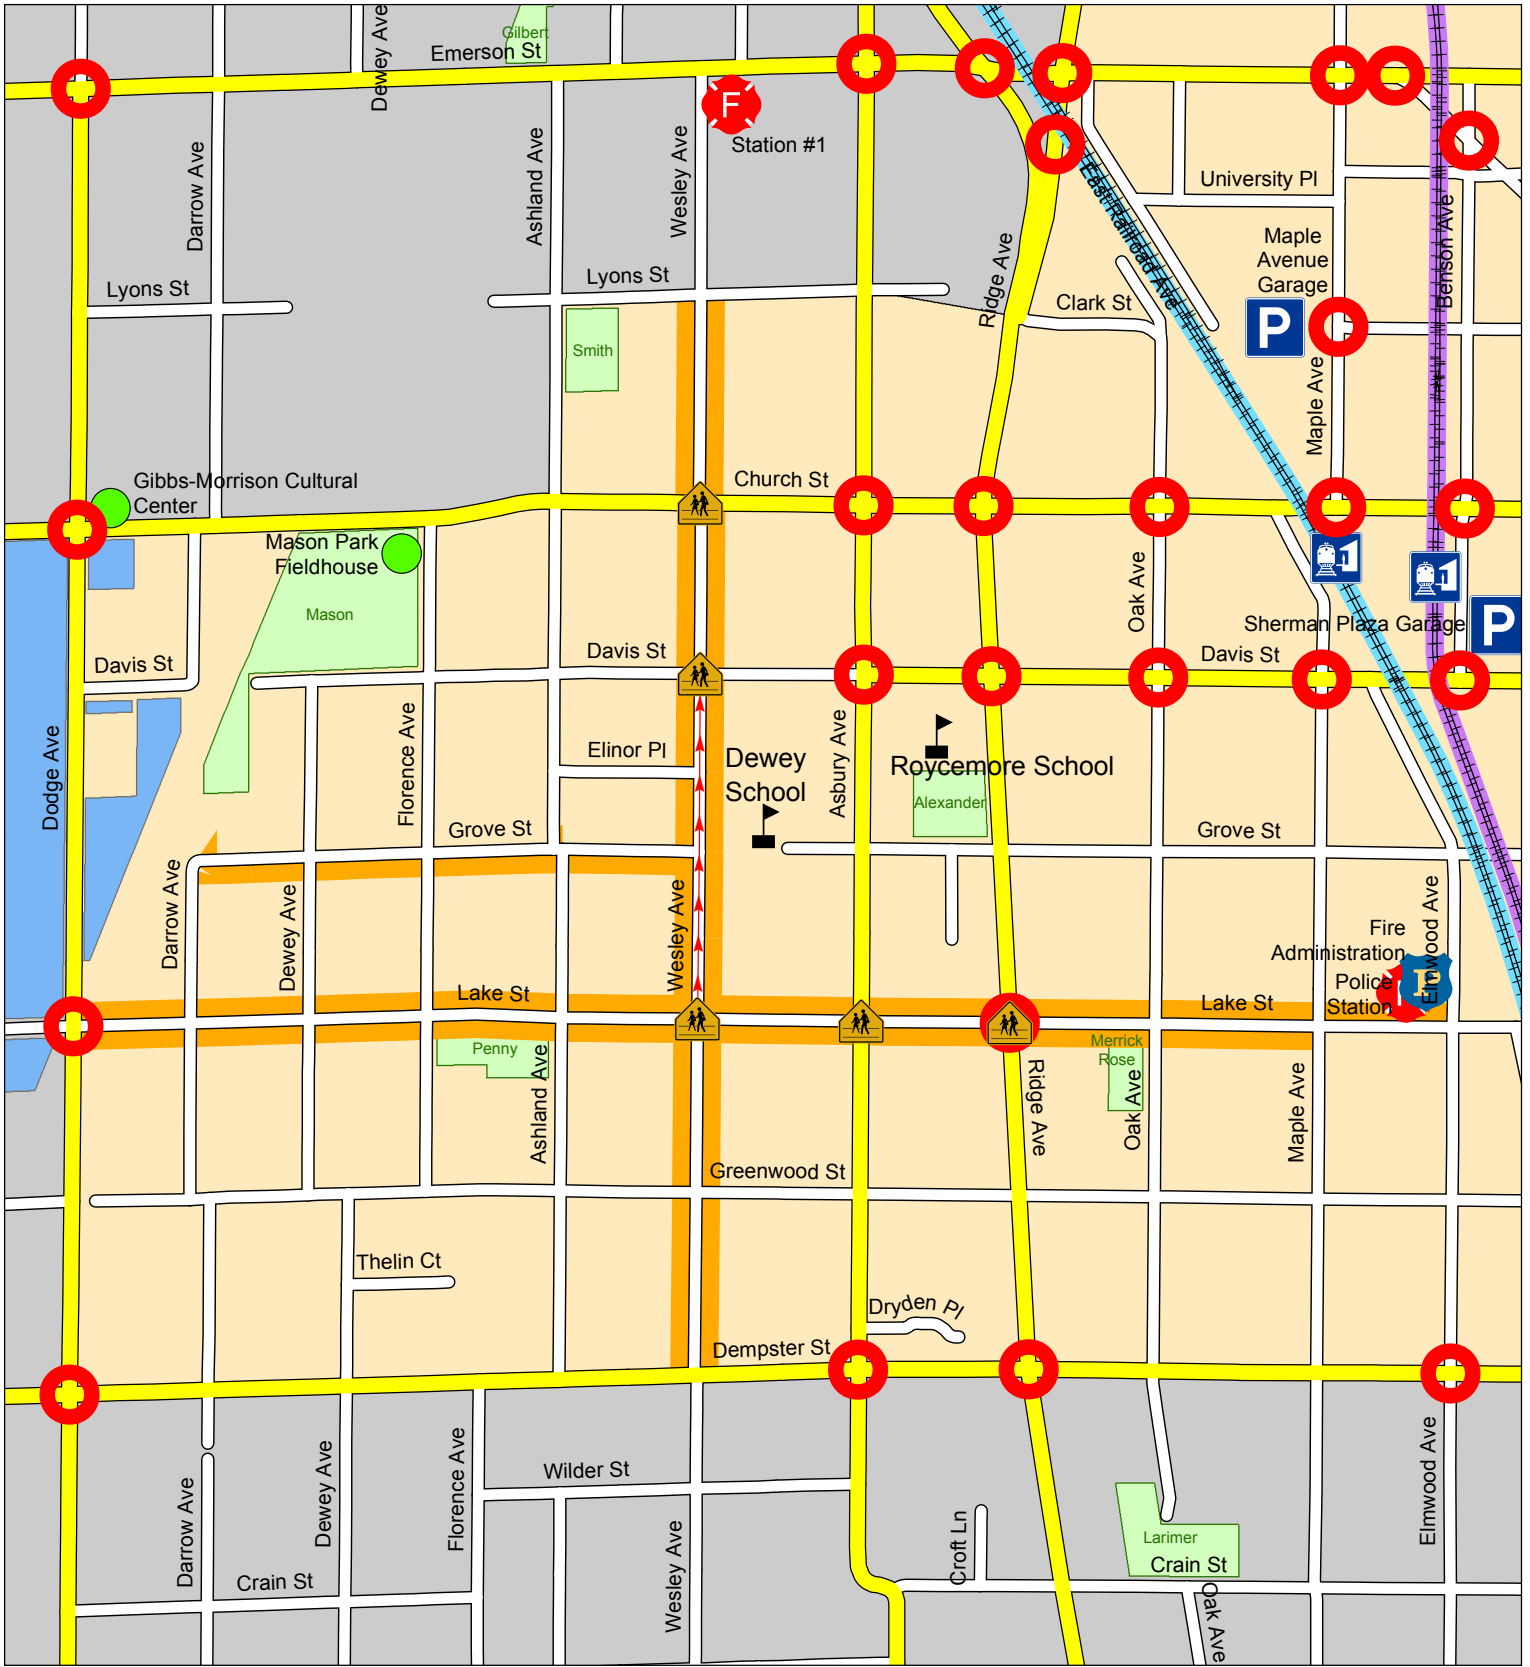

# Dewey School Walk Routes

-  Walk Route
-  Crossing Guard
-  Traffic Signal
-  One-way (drop-off and pickup)
-  School
-  Area Served By School

8/18/2015 - DeweyWalkRoutes.mxd  
 This map is provided "as is" without warranties of any kind.  
 See [www.cityofevanston.org/mapdisclaimers.html](http://www.cityofevanston.org/mapdisclaimers.html) for more information.