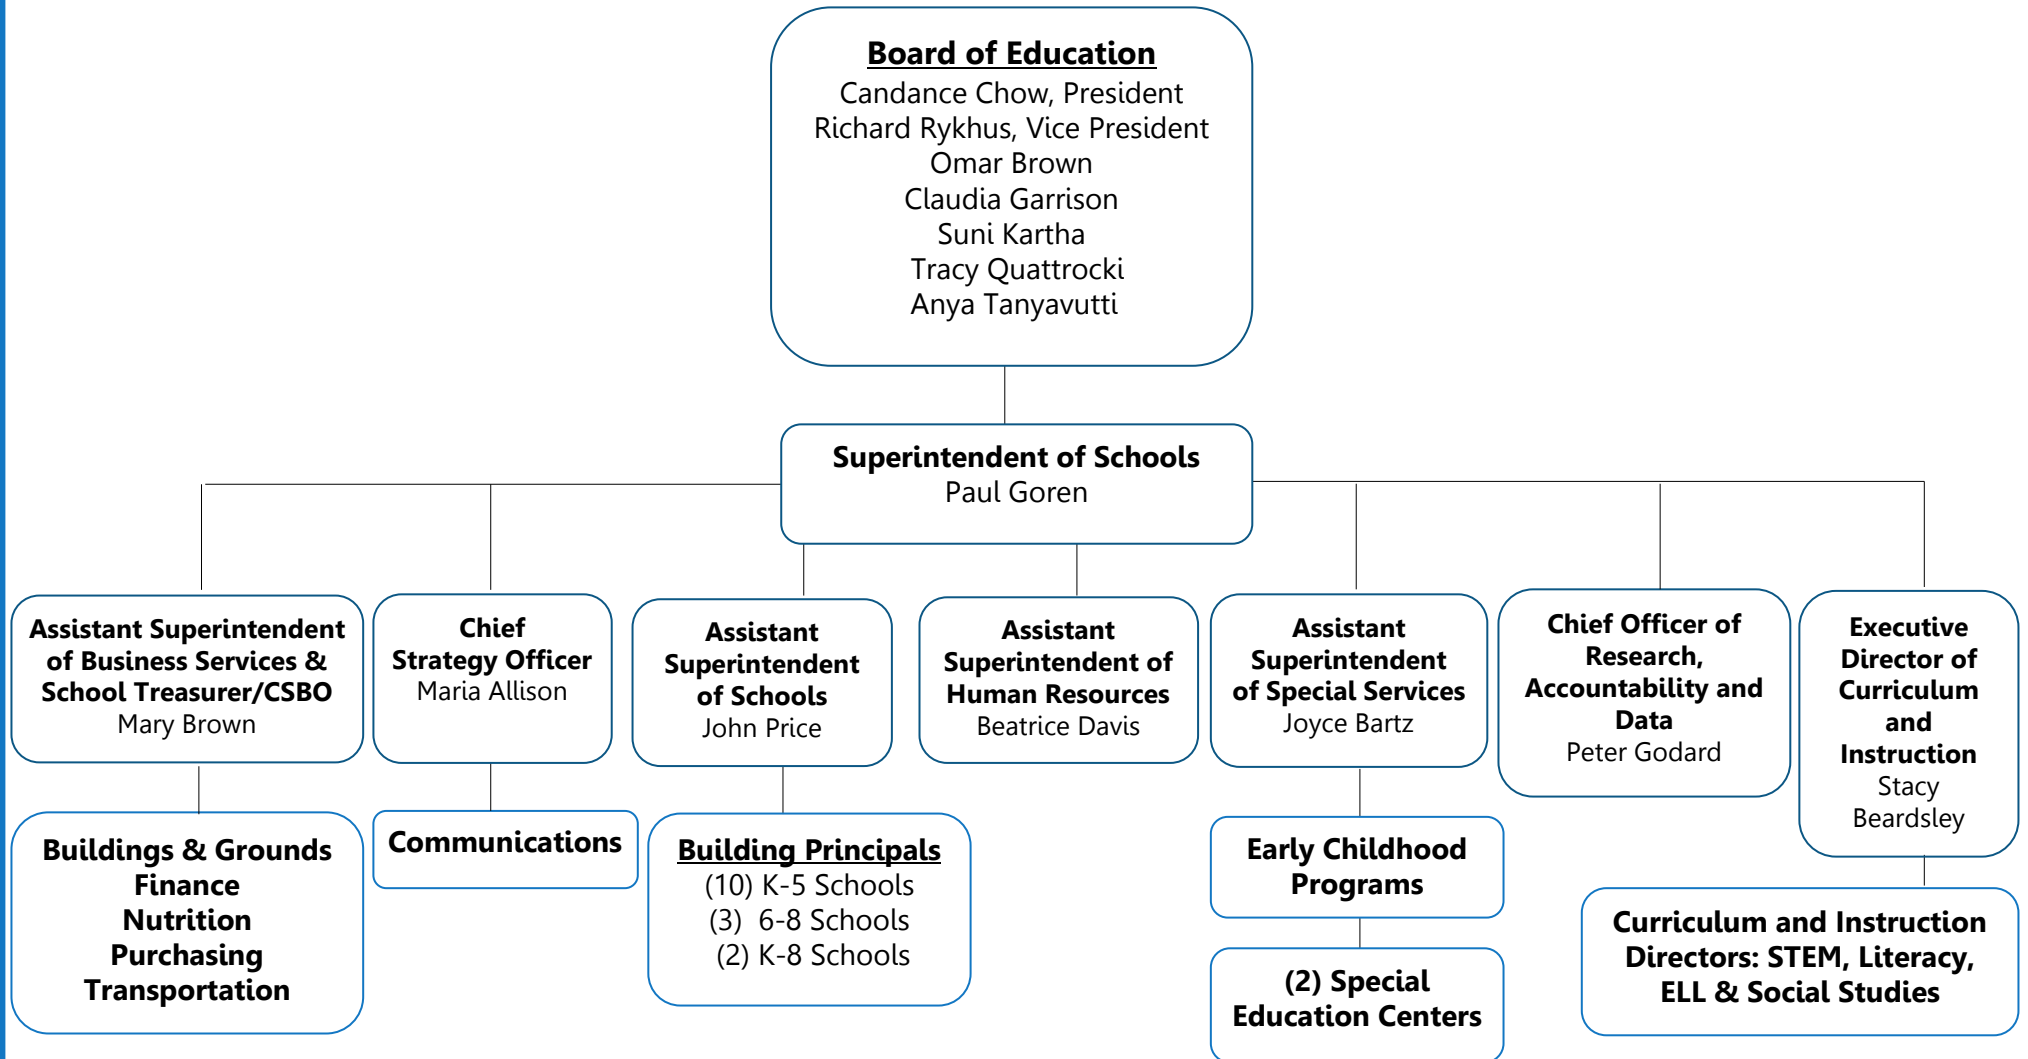

Evanston/Skokie CC School District 65

1500 McDaniel Avenue · Evanston, Illinois 60201

(847) 859-8000 www.district65.net

2016-2017 School Year