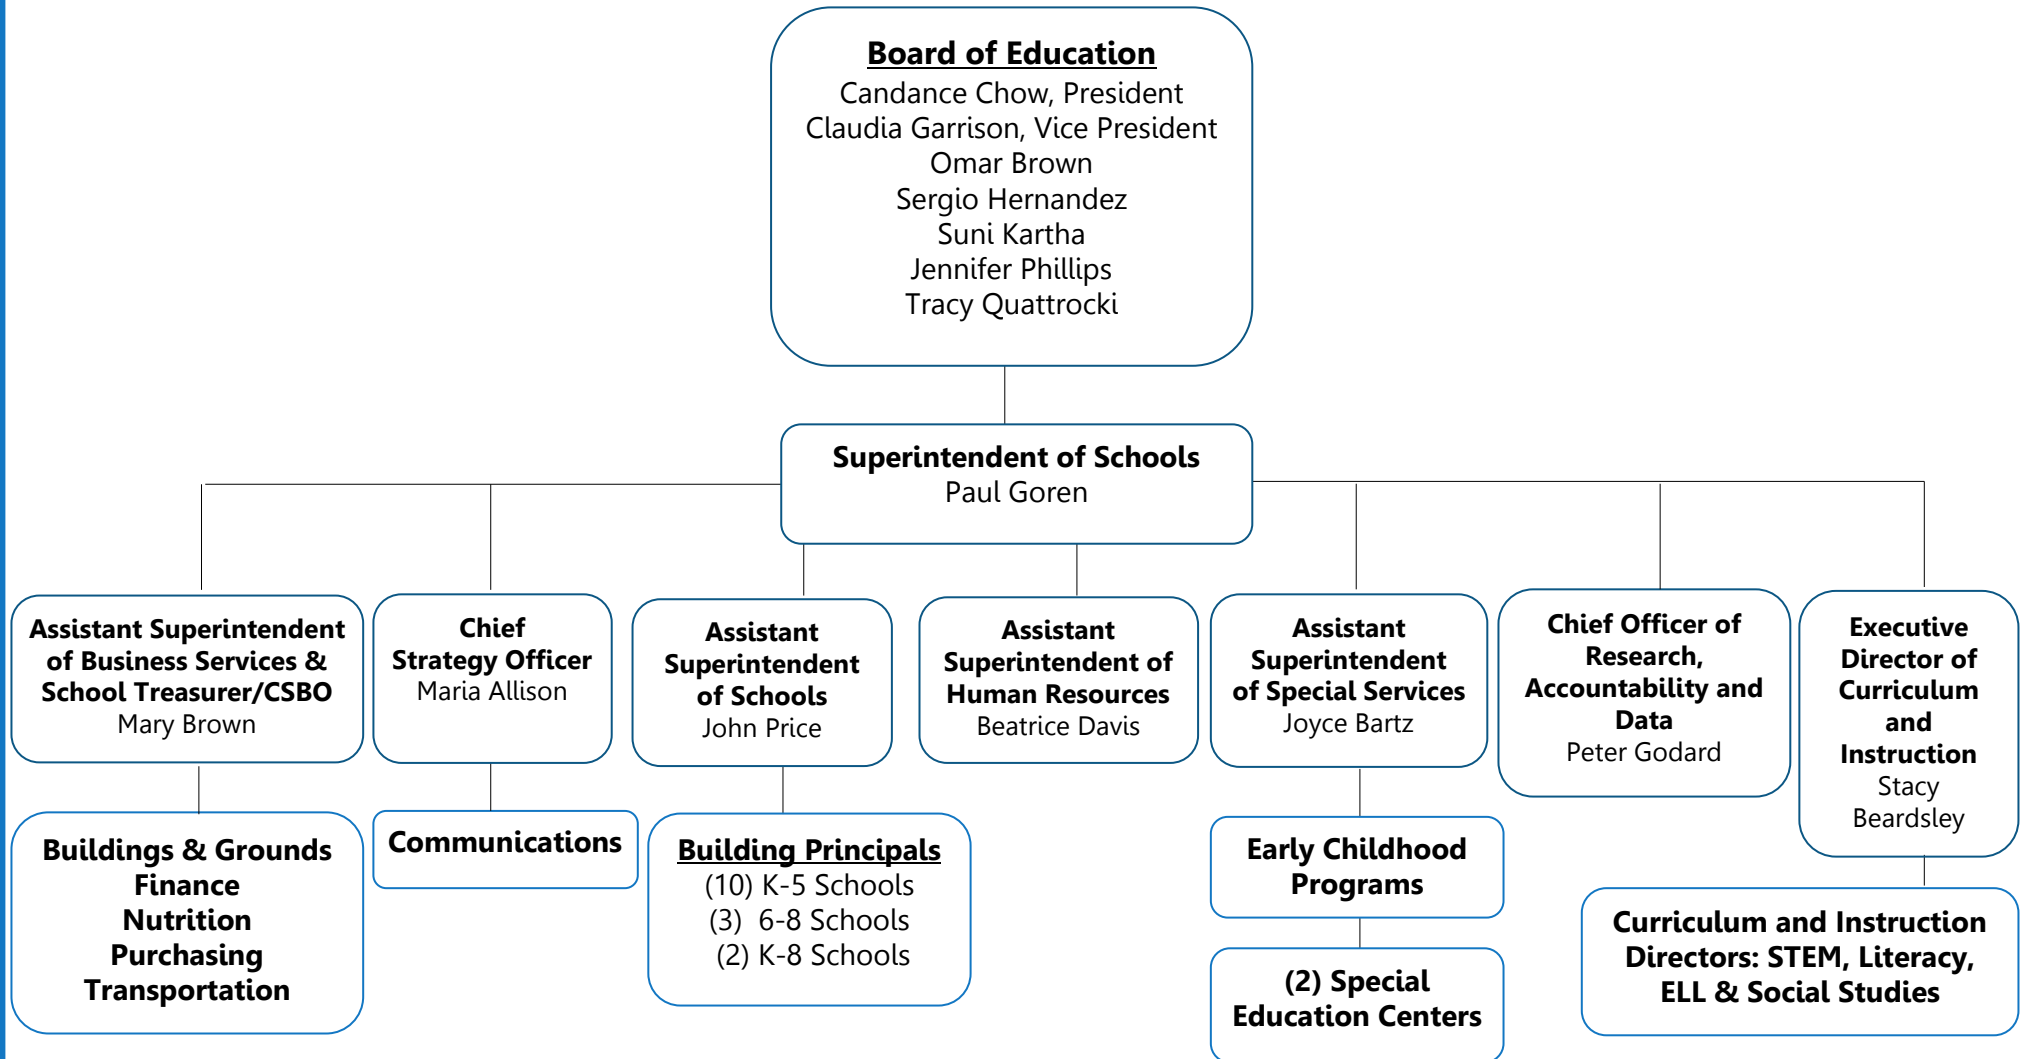

Evanston/Skokie CC School District 65

District Organizational Chart

Every Child, Every Day, Whatever it Takes

Evanston/Skokie CC School District 65

1500 McDaniel Avenue · Evanston, Illinois 60201

(847) 859-8000 www.district65.net