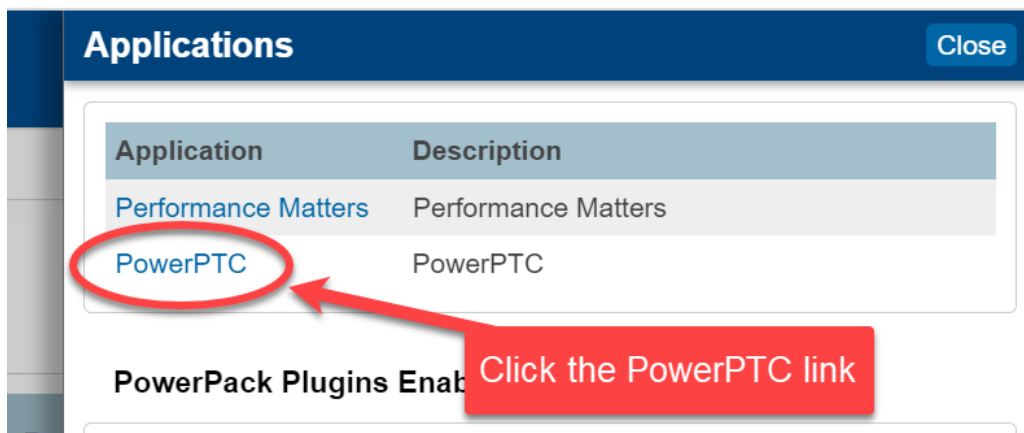

3. Select Power PTC